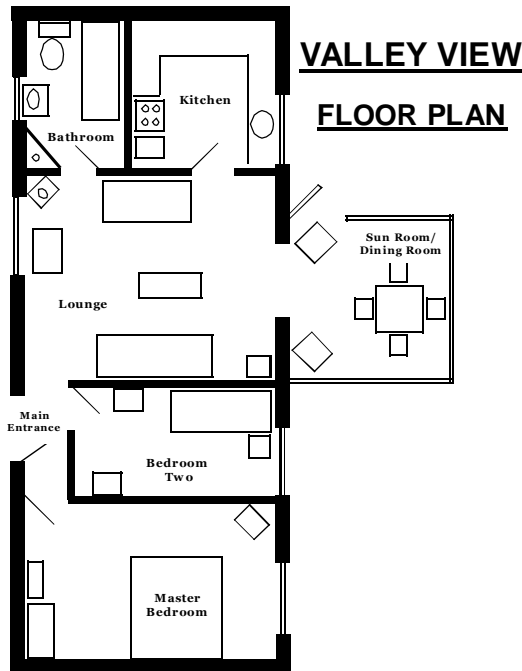

# VALLEY VIEW AT GREYFIELD FARM

Greyfield Road  
High Littleton  
Somerset  
BS39 6YQ

**Valley View** is an attractive self contained 2 bedroom cottage accommodating 3 people set in 3 acres of private grounds. Spacious, warm, and tastefully furnished, the cottage enjoys a peaceful hillside location 1/2 mile above the village.

### VALLEY VIEW offers:

- Lounge with digital TV, video, DVD and log fire.
- Sun room/dining room with views over the valley.
- Kitchen with electric cooker, washer dryer, fridge/freezer, dishwasher and microwave.
- 2 bedrooms - 1 double and 1 single.
- Bathroom with separate shower cubicle and bath.
- Oil fired central heating and double glazing throughout.
- Direct line telephone (01761 472945) suitable for PC and Fax connection.
- Floor safe provided.
- Bed linen and towels provided.
- Cot and high chair available.
- There is garden furniture set out on a private patio, giving beautiful views over the valley, accessed from the sun room/dining room.
- Ample safe parking exists adjacent to the cottage