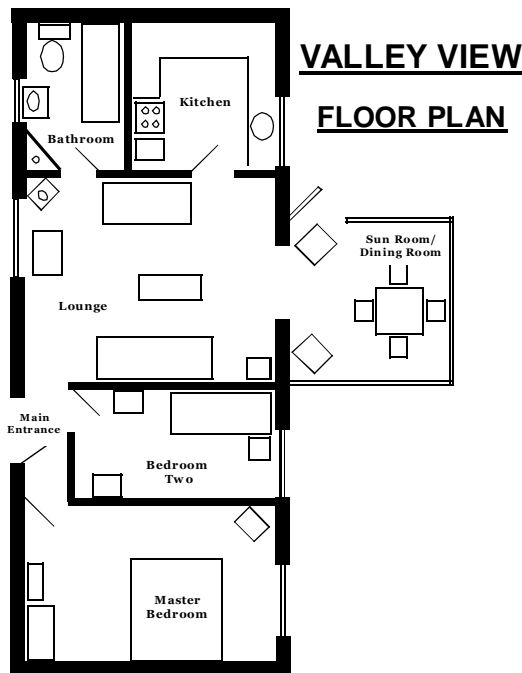

VALLEY VIEW AT GREYFIELD FARM

Greyfield Road
High Littleton
Somerset
BS39 6YQ

Valley View is an attractive self contained 2 bedroom cottage accommodating 3 people set in 3 acres of private grounds. Spacious, warm, and tastefully furnished, the cottage enjoys a peaceful hillside location 1/2 mile above the village.

One of 5 cottages set in tranquil surroundings, it makes an ideal holiday base for touring the South West, midway between Bath and Wells. Close to Bristol, Weston Super Mare, Cheddar & Glastonbury.

VALLEY VIEW offers:

- Lounge with digital TV, video, DVD and log fire.
- Sun room/dining room with views over the valley.
- Kitchen with electric cooker, washer dryer, fridge/freezer, dishwasher and microwave.
- 2 bedrooms - 1 double and 1 single.
- Bathroom with separate shower cubicle and bath.
- Oil fired central heating and double glazing throughout.
- Direct line telephone (01761 472945) suitable for PC and Fax connection.
- Floor safe provided.
- Bed linen and towels provided.
- Cot and high chair available.
- There is garden furniture set out on a private patio, giving beautiful views over the valley, accessed from the sun room/dining room.
- Ample safe parking exists adjacent to the cottage

The following facilities are available on site free for the use of our resident guests:

- A top of the range Hot Tub Spa Bath (for 6)
- A Finnish Log Cabin Sauna
- A well equipped Fitness Centre
- A Gingerbread House (a winter BBQ cabin from Finland) compliments our BBQ corner.
- An Information Centre with videos, DVDs, books and lots of information concerning this part of the country.