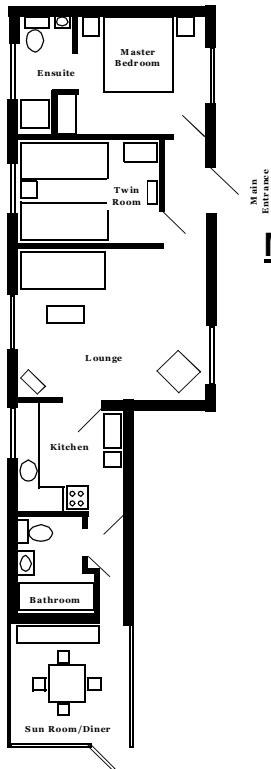

MENDIP MAGIC AT GREYFIELD FARM

Greyfield Road
High Littleton
Somerset
BS39 6YQ

MENDIP MAGIC is a self contained 2 bedroom cottage accommodating 4 people set in 3 acres of private grounds. Spacious, warm, and tastefully furnished, the cottage enjoys a peaceful hillside location 1/2 mile above the village.

One of 5 cottages set in tranquil surroundings, it makes an ideal holiday base for touring the South West, midway between Bath and Wells. Close to Bristol, Weston Super Mare, Cheddar & Glastonbury.

**MENDIP MAGIC
FLOOR PLAN**

MENDIP MAGIC offers:

1. Lounge/dining area with digital TV, video and DVD.
   - Kitchen with electric cooker, washer dryer, fridge/freezer, dishwasher and microwave.
   - 2 bedrooms - 1 double with en suite shower room and 1 twin.
   - Bathroom with shower over the bath.
   - Sun room/diner with views over the valley.
   - Central heating and double glazing throughout.
   - Direct line telephone (01761 471495) suitable for PC and Fax connection.
   - Floor safe provided.
   - Bed linen and towels provided.
   - Cot and high chair available.
   - A private patio with garden furniture, giving beautiful views over the valley, accessed from the sun room/diner.
   - There is ramped wheelchair access with no internal steps or stairs. Inspected access grade 3.
2. Ample safe parking exists adjacent to cottage.

The following facilities are available on site free for the use of our resident guests:

- A top of the range Hot Tub Spa Bath (for 6)
- A Finnish Log Cabin Sauna
- A well equipped fitness centre
- A Gingerbread House (a winter BBQ cabin from Finland) compliments our BBQ corner.
- An information centre with videos, DVDs, books and lots of information concerning this part of the country.