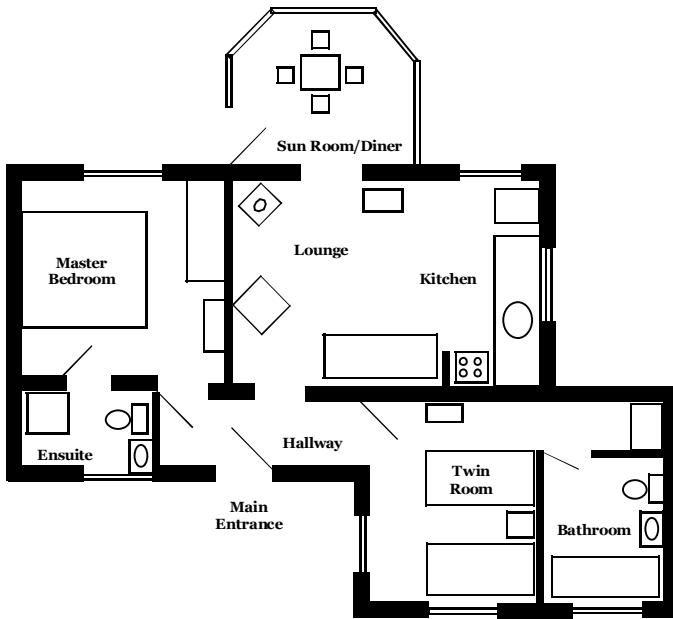

BYRE COTTAGE AT GREYFIELD FARM

Greyfield Road
High Littleton
Somerset
BS39 6YQ

BYRE COTTAGE is a self contained detached 2 bedroom cottage accommodating 4 people set in 3 acres of private grounds. Spacious, warm, and tastefully furnished, the cottage enjoys a peaceful hillside location 1/2 mile above the village.

One of 5 cottages set in tranquil surroundings, it makes an ideal holiday base for touring the South West, midway between Bath and Wells. Close to Bristol, Weston Super Mare, Cheddar & Glastonbury.

BYRE COTTAGE FLOOR PLAN

BYRE COTTAGE offers:

- Lounge with digital TV, video, DVD and log fire.
- Kitchen with electric cooker, washer dryer, fridge/freezer, dishwasher and microwave.
- Sunroom diner.
- 2 bedrooms - 1 double with ensuite showerroom and 1 twin with ensuite bathroom.
- Oil fired central heating and double glazing throughout.
- Direct line telephone (01761 472799) suitable for PC and Fax connection.
- Floor safe provided.
- Bed linen and towels provided.
- Cot and high chair available.
- There is a private patio with garden furniture and an enclosed garden.
- The cottage has ramped wheelchair access with no internal steps or stairs.
- Inspected Access Grade 3.
- Ample safe parking adjacent to the cottage